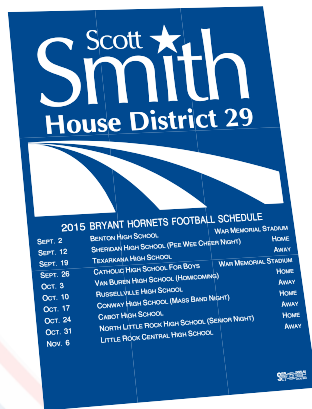

#1154
4" x 6"

Description

Efficient and Economical Magnets

- "State of the Art" Process
- Durable, Solid, Magnetized Vinyl
- No Laminated Layers to Unravel or Curl

Material

White flexible magnetized vinyl in .020" thickness.

Imprint

Digital Economy: Price includes one color.

Production Time

5 working days.

Options

Copy or Color Change: $35.00 (G) per color in multiples of the minimum quantity.

Union Label AFL-CIO: Used unless specified.

Description

Brilliant Full Color, Durable Magnets

- Durable, Solid, Magnetized Vinyl
- High Resolution, Vibrant Colors
- Popular Sizes to Choose From

Material

White flexible magnetized vinyl in .020" thickness.

Imprint

Digital Full Color: Price includes four-color process.

Production Time

5 working days.

Options

Copy or Color Change: $35.00 (G) per change in multiples of the minimum quantity.

Union Label AFL-CIO: Used unless specified.

ITEM #		250	500	1000	1500	2500	5000
#1231	Economy 1 Color	0.62	0.35	0.24	0.21	0.19	0.14
#1254	Economy 1 Color	0.85	0.59	0.44	0.39	0.34	0.30
#1154	Economy 1 Color	0.94	0.67	0.54	0.52	0.42	0.37

6C

ITEM #		250	250	500	1000	1500	2500	5000
#1229	Full Color	1.58	0.88	0.62	0.49	0.42	0.37	0.34
#1228	Full Color	1.64	0.97	0.70	0.57	0.55	0.45	0.40
#1230	Full Color	-	0.65	0.39	0.29	0.24	0.22	0.18

7C