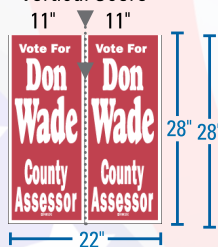

Vertical Score